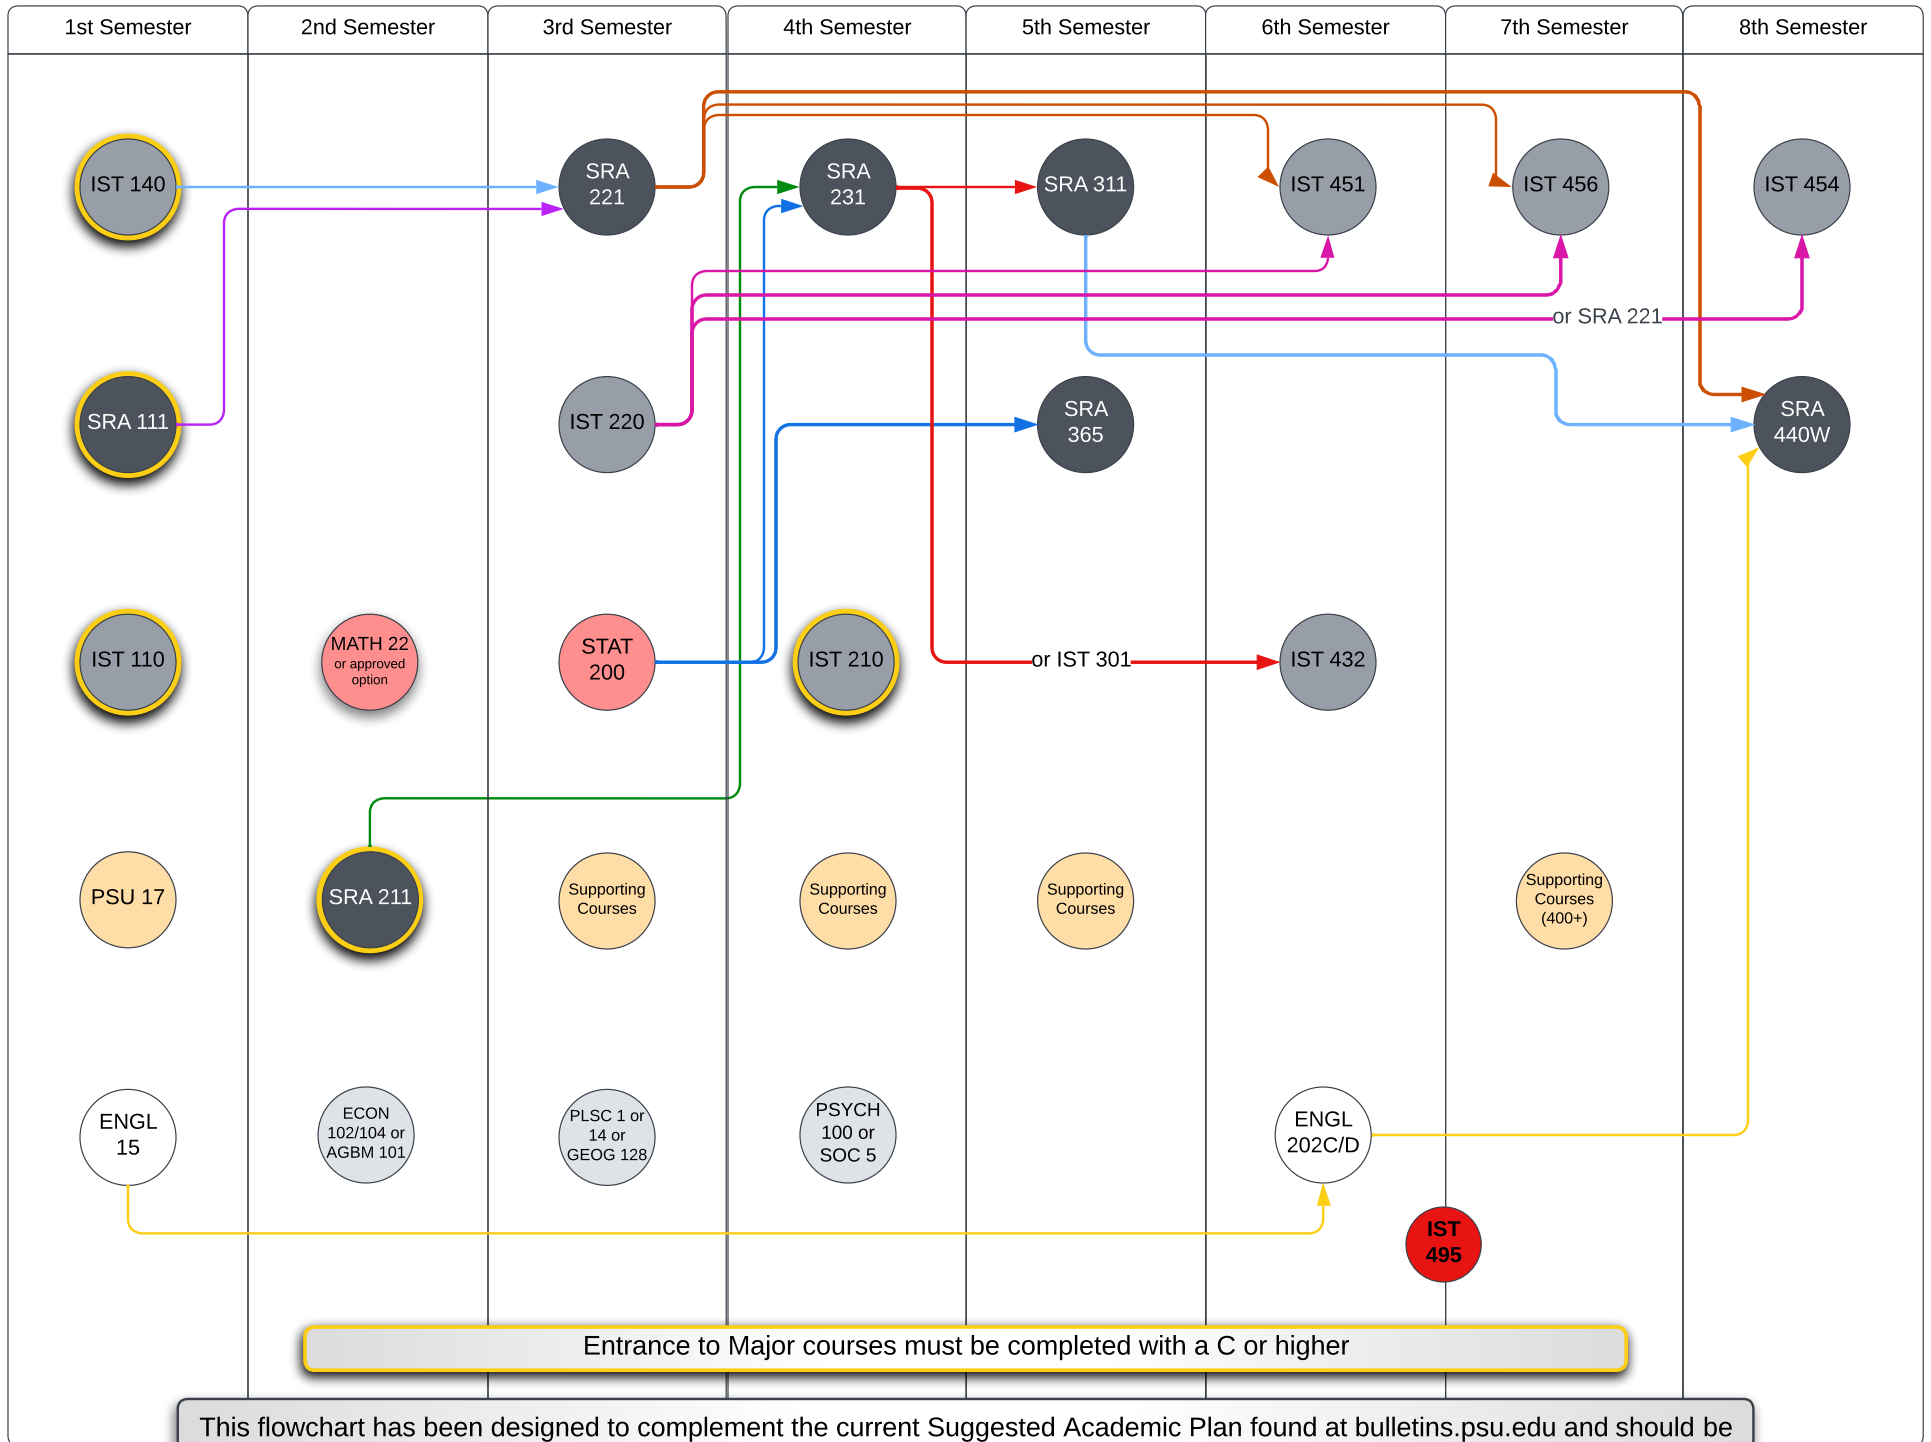

Security and Risk Analysis - Information and Cybersecurity option (*SRA_BS-ICS*) 2023-24

This flowchart has been designed to complement the current Suggested Academic Plan found at bulletins.psu.edu and should be used with student What-If and/or Academic Requirement Reports in Lionpath