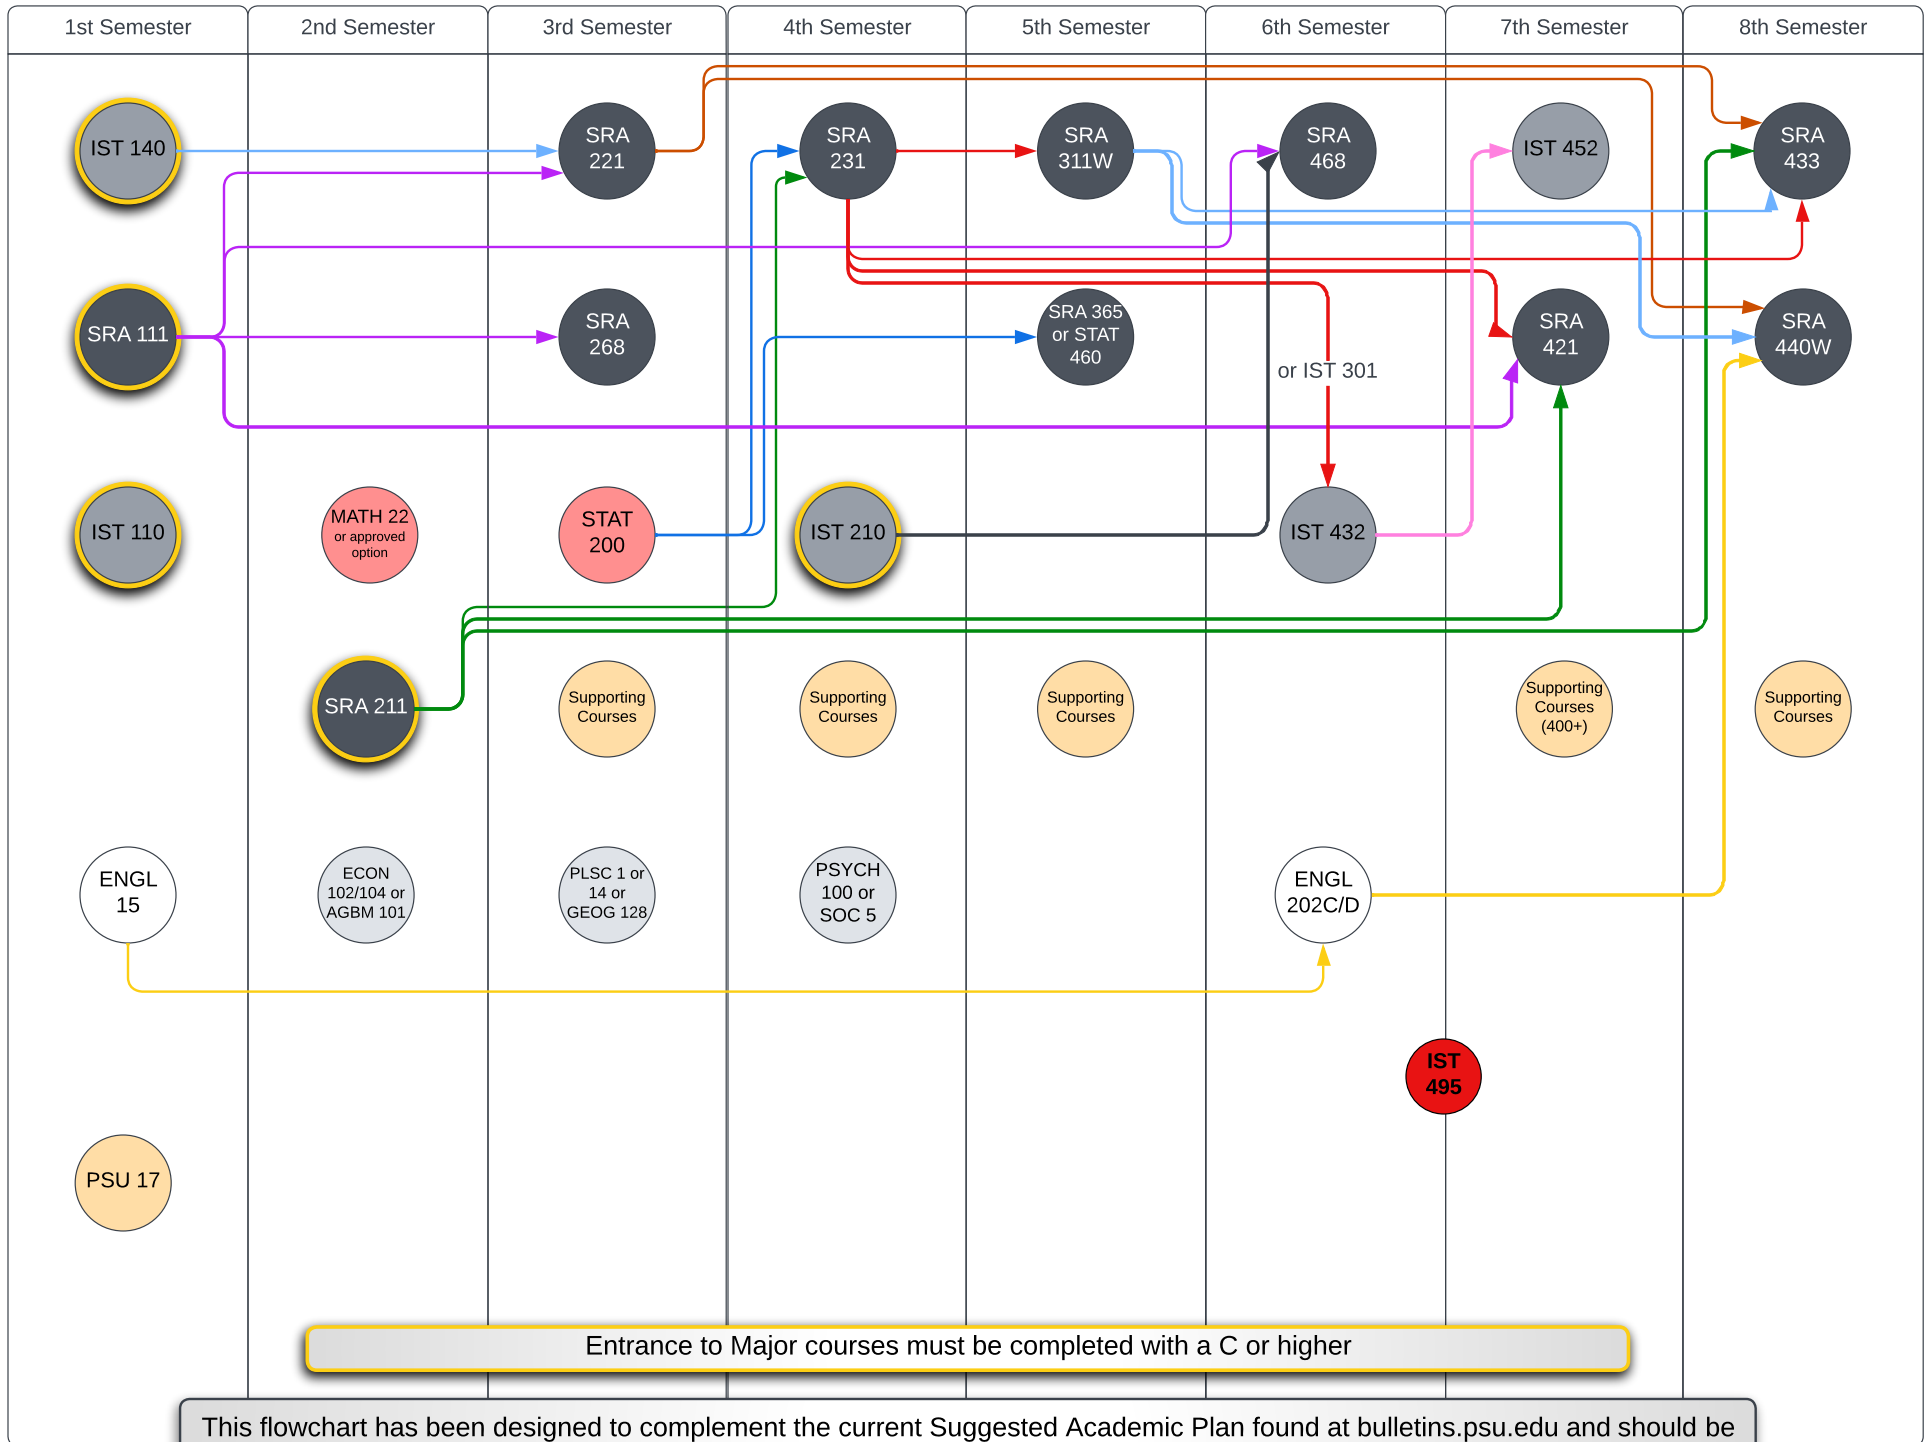

Security and Risk Analysis - Intelligence Analysis and Modeling option (*SRA_BS-IAM*) 2023-24

This flowchart has been designed to complement the current Suggested Academic Plan found at bulletins.psu.edu and should be used with student What-If and/or Academic Requirement Reports in Lionpath